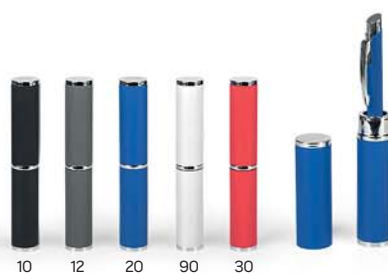

10 12 20 90 30

Harmony Soft 14.151

METAL BALL PEN IN A METAL GIFT TUBE

Ink color: blue Box size: Ø 2.3 x 14.9 cm Packing: 200/25

Recommended pen print type: digital printing, laser engraving