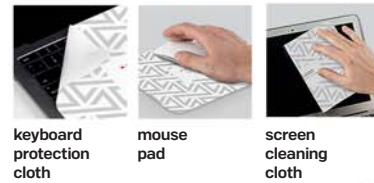

Desk Pad 37.549

MOUSE PAD
Material: polyester Size: 34.5 x 25 x 0.3 cm Packing: 35/1
Recommended print type: screen printing, transfer printing, .90-sublimation

Spot Pad 37.546.90

MOUSE PAD
Material: polyester Size: Ø 20 x 0.3 cm Packing: 200/50/1
Recommended print type: sublimation

Yard Pad 37.547

MOUSE PAD
Material: polyester Size: 24 x 20 x 0.3 cm Packing: 150/50
Recommended print type: screen printing, transfer printing, .90-sublimation

Pure Pad 37.361.90

MOUSE PAD, 3 IN 1
Material: polyester microfiber Size: 22 x 17 cm Packing: 1600/10
Recommended print type: sublimation

Cork Pad 38.163.71

MOUSE PAD
Material: cork Size: 24 x 20 x 0.2 cm Packing: 120/20
Recommended print type: digital printing, laser engraving

Cube Pad 38.162

MOUSE PAD
Material: polyester Size: 23 x 21 x 1.5 cm Packing: 100/1
Recommended print type: screen printing, transfer printing, .90-sublimation