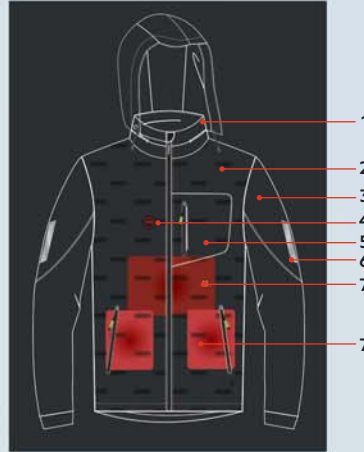

*Power bank is not included

- 1 concealed hood inside the collar
- 2 sorona® padding
- 3 flexible sleeves
- 4 controls switch
- 5 external pockets
- 6 reflective print
- 7 heating panels

ivami® sorona®

Intelligent warming system