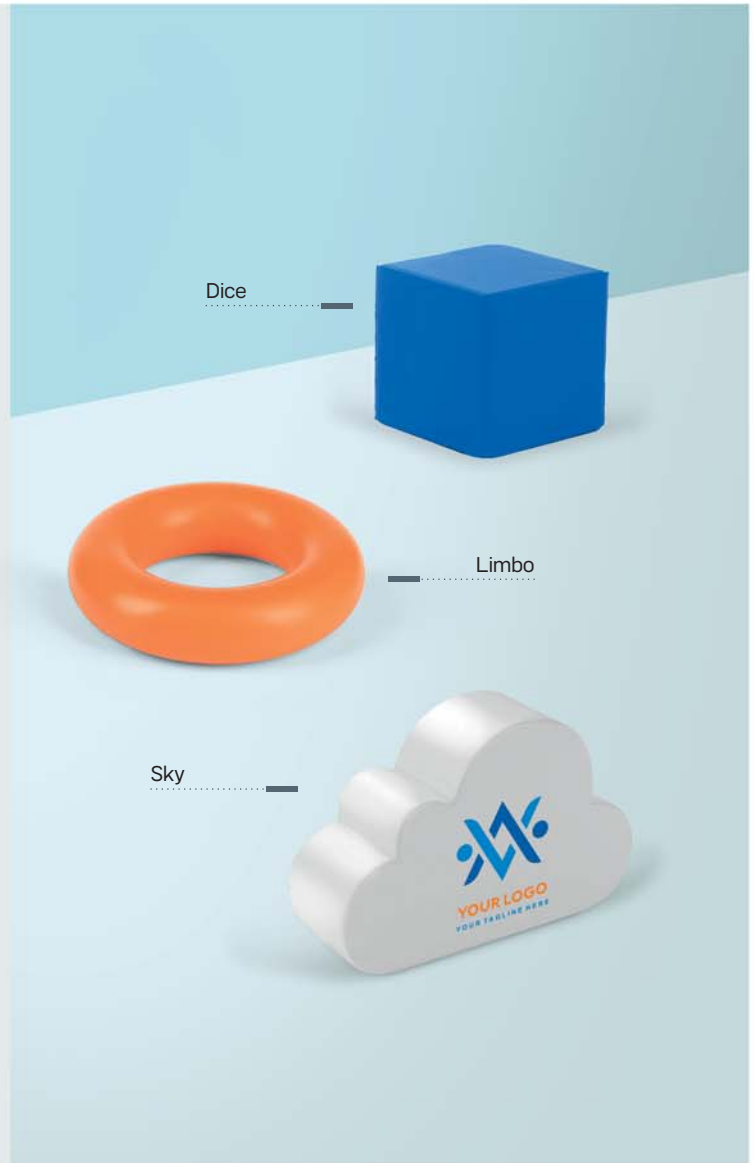

Limbo 32.337

ANTISTRESS RING

Material: PU Size: Ø 7 x 1.8 cm Packing: 250/50
Recommended print type: pad printing, digital printing

Sky 32.327

ANTISTRESS CLOUD

Material: PU foam Size: 8 x 5 x 2.5 cm Packing: 250/50
Recommended print type: pad printing, digital printing