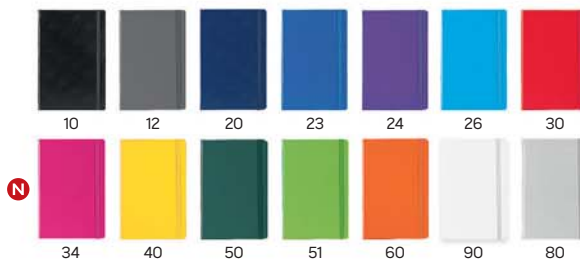

Toto 991.009

A5 NOTEBOOK

Book block: printed on ivory offset paper 80 g/m², 192 lined pages Cover material: vinyl
Size: 14 x 21 cm Packing: 20
Recommended print type: screen printing, digital printing, foil stamping