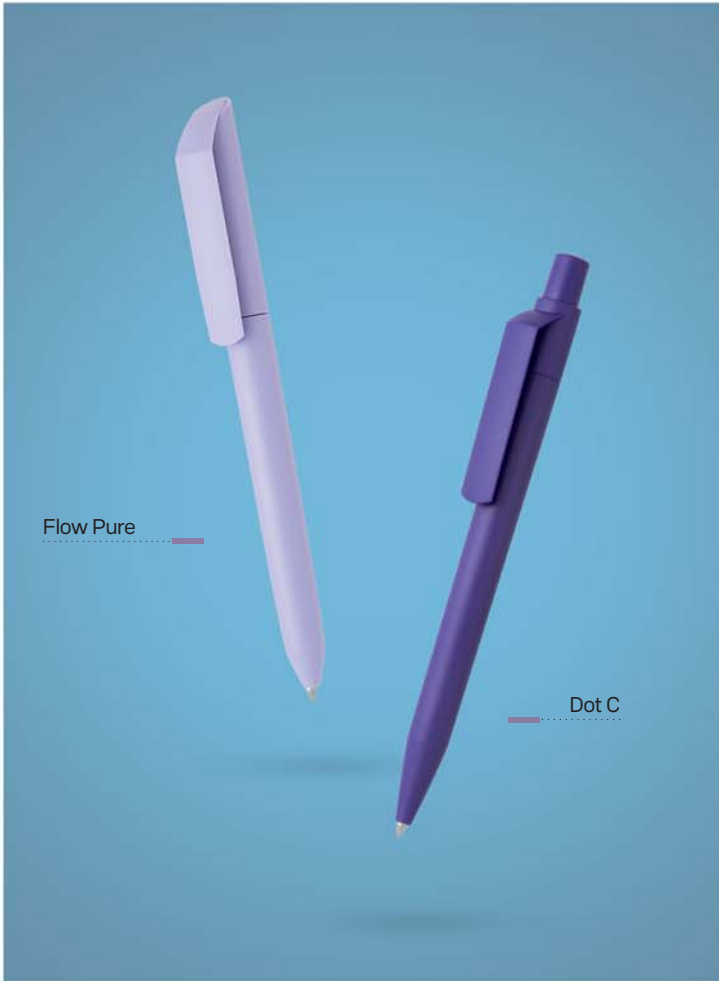

Flow Pure

Dot C