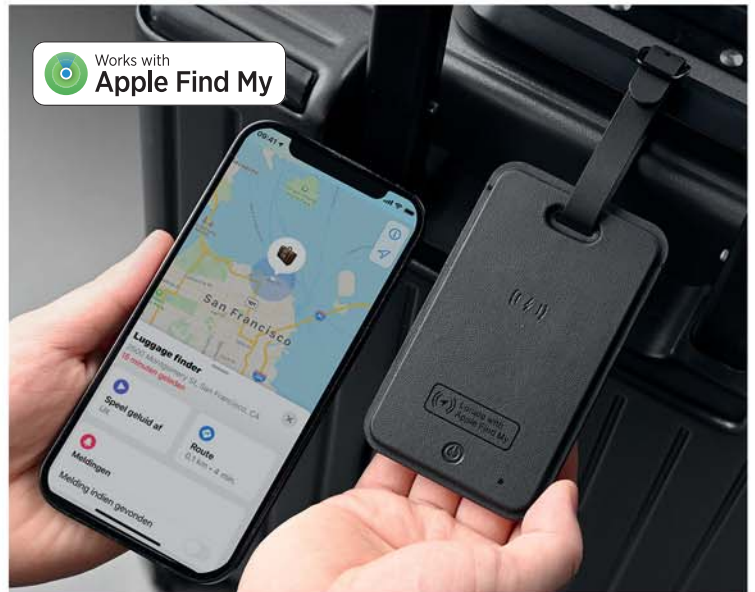

Wallet Finder 38.136.10

FINDMY WALLET

Material: PU Size: 11.7 x 9 x 1.5 cm Packing: 50/1
Recommended print type: digital printing, screen printing

Works with
Apple Find My