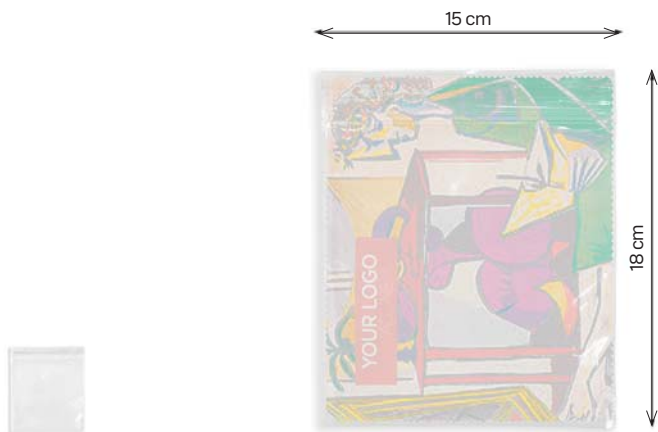

Packing option for PURE 37320.90

Poly Bag 15 x 18 59.024.91

POLYBAG WITH FLAP AND SELF-ADHESIVE SEALING
Size: 15 x 18 cm
Packing: 4000/100