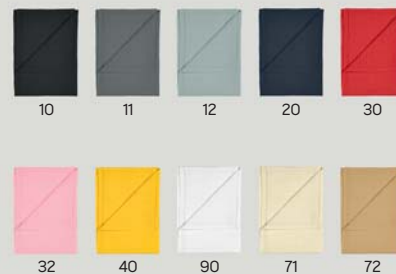

Cuisina 57.014

APRON
 Size: universal, 50 x 74 cm
 Composition: 100% polypropylene
 Packing: 300/25/1
 Recommended print type: screen printing

Rudolph 57.058

APRON
 Size: universal, 50 x 70 cm
 Fabric: twill, 180 g/m²
 Composition: 100% polyester
 Packing: 100/10/1
 Recommended print type: screen printing, transfer printing, embroidery,
 .40, 90 - sublimation