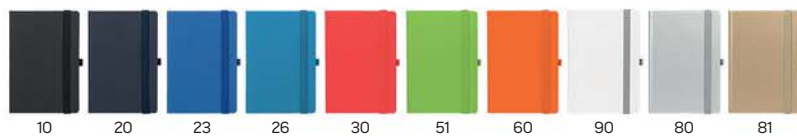

Miami Soft Flexy 991.041

A5 NOTEBOOK

Book block: printed on white offset paper 80 g/m², 192 lined pages Cover material: thermo sensitive PU

Size: 14.5 x 21 cm Packing: 20

Recommended print type: screen printing, digital printing, foil stamping, hot stamping, laser engraving