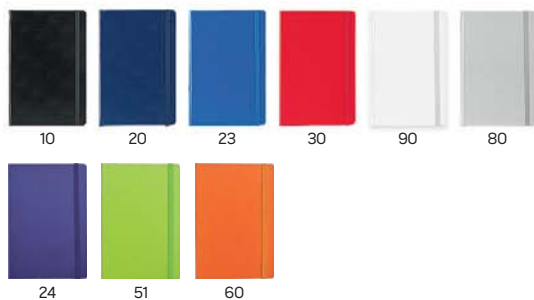

Toto Maxi 991.021

B5 NOTEBOOK

Book block: printed on ivory offset paper 80 g/m², 192 lined pages Cover material: vinyl
Size: 17.4 x 24.4 cm Packing: 20
Recommended print type: screen printing, digital printing, foil stamping