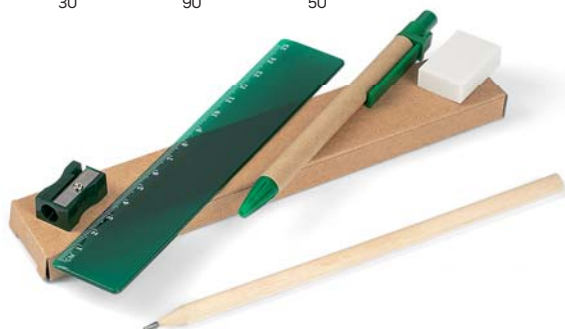

Remy 34.501

STATIONERY SET, 5/1

Size: 31.5 x 4 x 1.8 cm Packing: 200/50/1

Recommended print type: digital printing

Class 34.457

STATIONERY SET, 5/1

Size: 19.7 x 3.4 x 1.2 cm Packing: 400/100/1

Recommended print type: digital printing