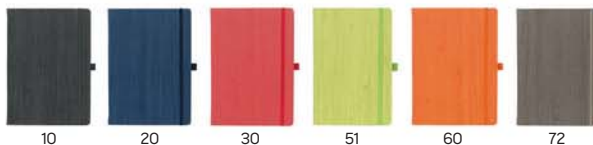

Woody Maxi 991.020

B5 NOTEBOOK

Book block: printed on ivory offset paper 80 g/m², 192 lined pages Cover material: thermo sensitive PU

Size: 17.4 x 24.4 cm Packing: 20

Recommended print type: digital printing, hot stamping