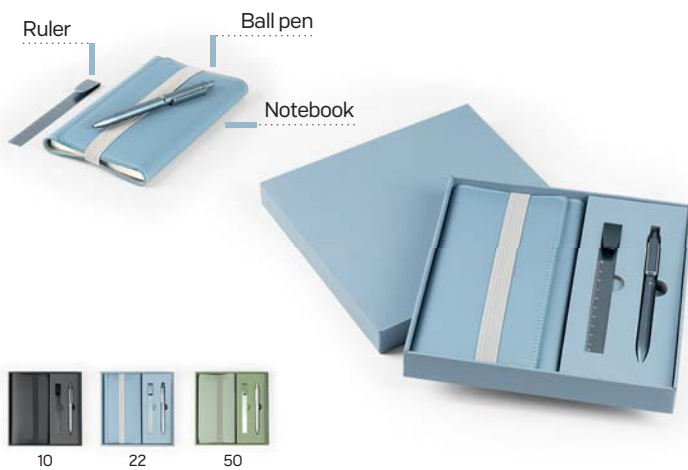

Barter 34.606

WALLET WITH RFID PROTECTION

Material: PU/aluminium Size: 7.2 x 2.7 x 10.5 cm Packing: 100/25/1
Recommended print type: pad printing, laser engraving

Royal 34.612.71

BUSINESS GIFT SET, 2/1

Size: 14.1 x 15.1 x 3.2 cm Packing: 48/1
Recommended print type: laser engraving