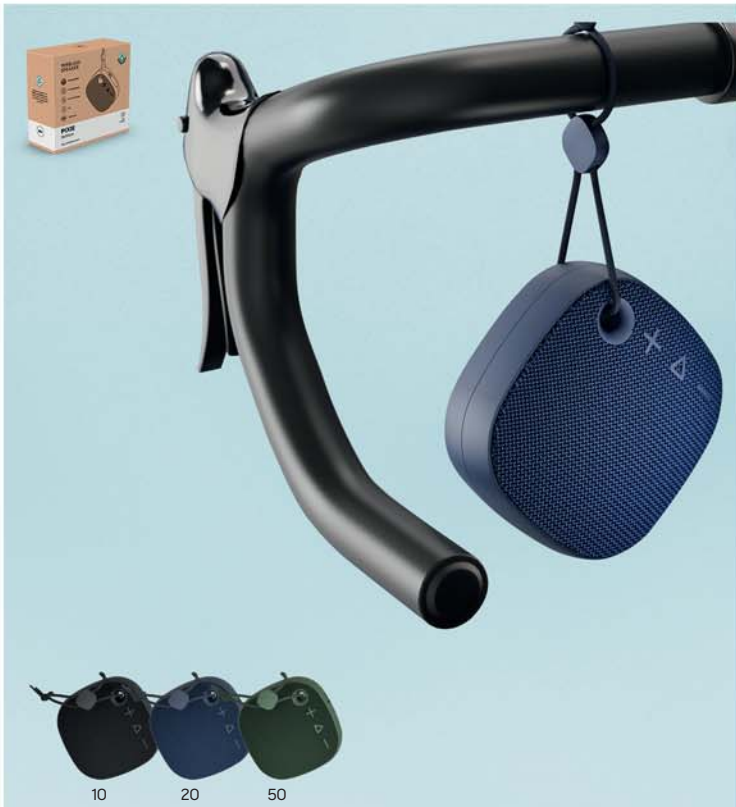

Forte 38.093.10

WATERPROOF IPX7 WIRELESS SPEAKER, 30W
 Material: ABS Size: 30,7 x 12 x 12 cm Packing: 4/1
 Recommended print type: transfer printing, laser engraving

Lemmy 38.038.10

WIRELESS SPEAKER, 2 X 5W
 Material: ABS Size: 22 x 9 x 10 cm Packing: 6/1
 Recommended print type: digital printing