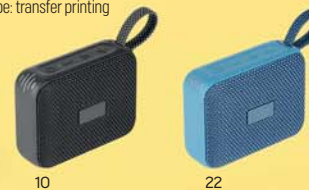

Opera 38.097

WATERPROOF IPX7 WIRELESS SPEAKER, 5W
Material: ABS Size: 11.8 x 9.6 x 4 cm Packing: 40/1
Recommended print type: digital printing