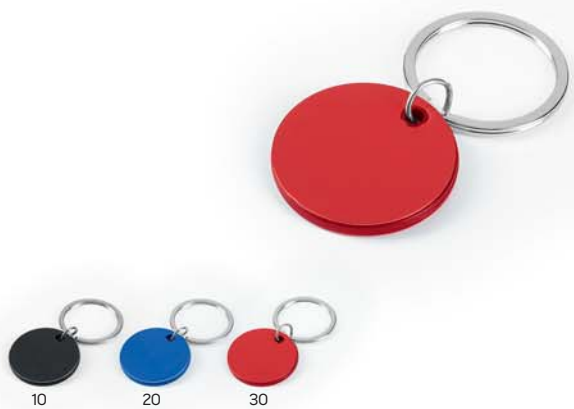

Circo Colore 33.200

METAL KEY HOLDER
Size: Ø 3.8 x 0.4 cm Packing: 400/50
Recommended print type: laser engraving