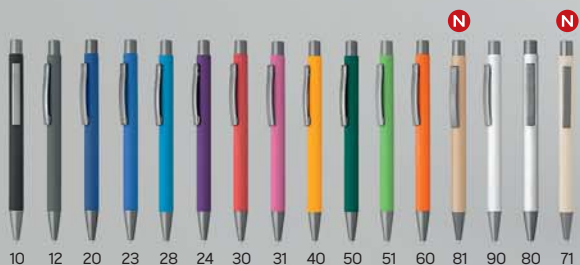

Titanium 11.056

METAL BALL PEN

Ink color: blue Size: Ø1 x 13.5 cm Packing: 500/50
Recommended print type: digital printing, laser engraving