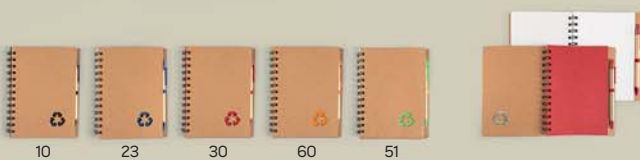

10

23

30

60

51

Geo 34.512

NOTEBOOK WITH PEN

Size: 18 x 13 x 1.3 cm Packing: 50/25/1 Recommended print type: screen printing