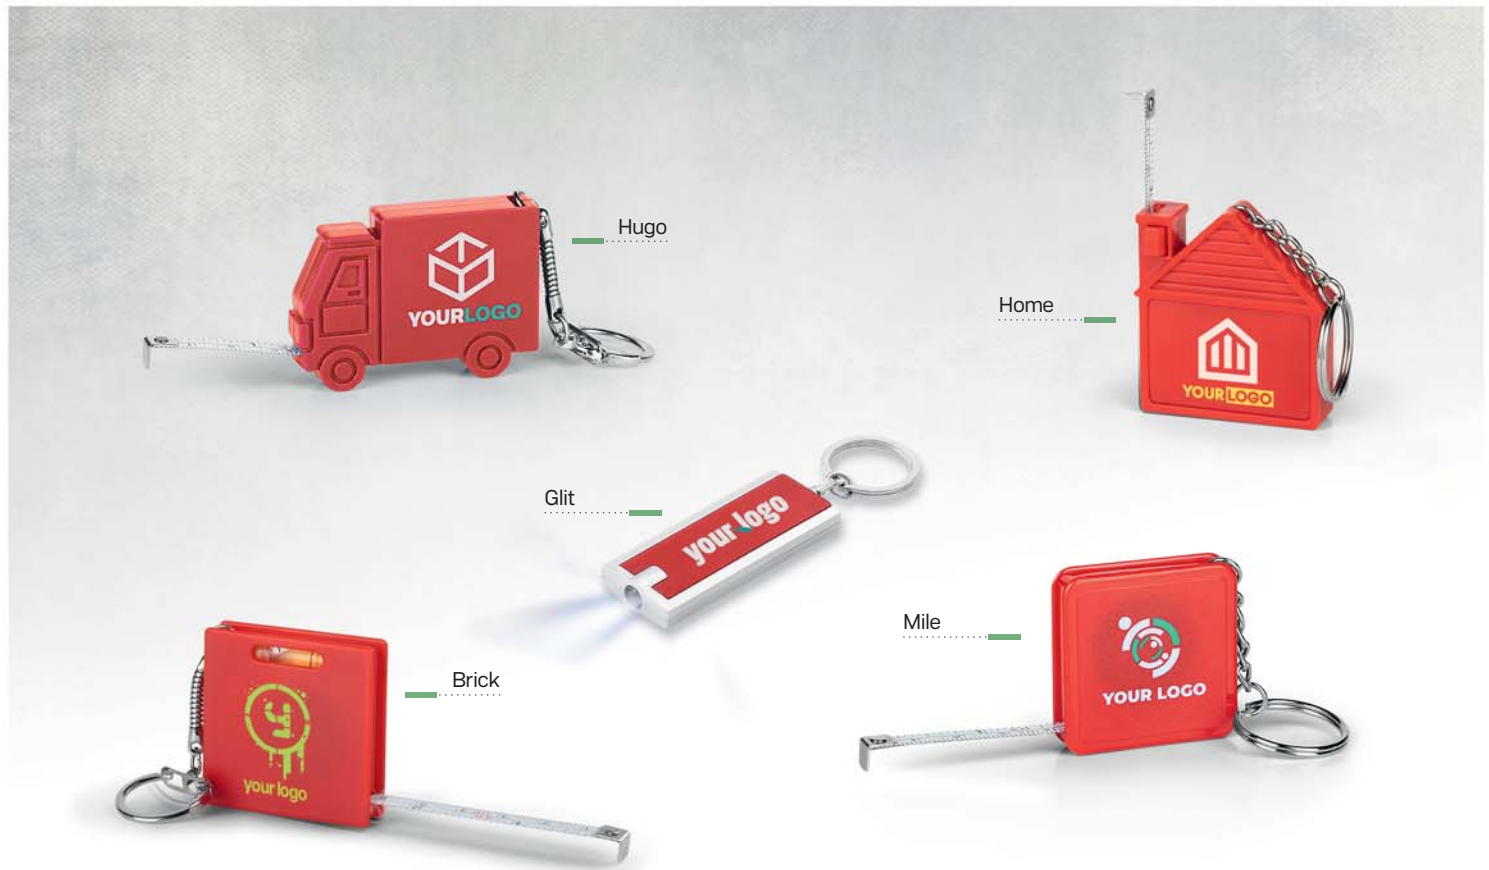

Hugo 33.072

PLASTIC KEY HOLDER WITH MEASURING TAPE, 1 m
Size: 5.5 x 4 x 1 cm Packing: 500/50
Recommended print type: screen printing, pad printing, digital printing