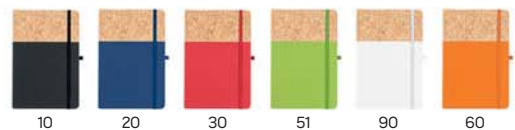

Note Cork 34.538

A5 NOTEBOOK

Book block: printed on ivory offset paper 70 g/m², 160 lined pages Cover material: PU

Size: 14 x 21 cm Packing: 50

Recommended print type: digital printing, hot stamping

Nubuck Eco 991.037