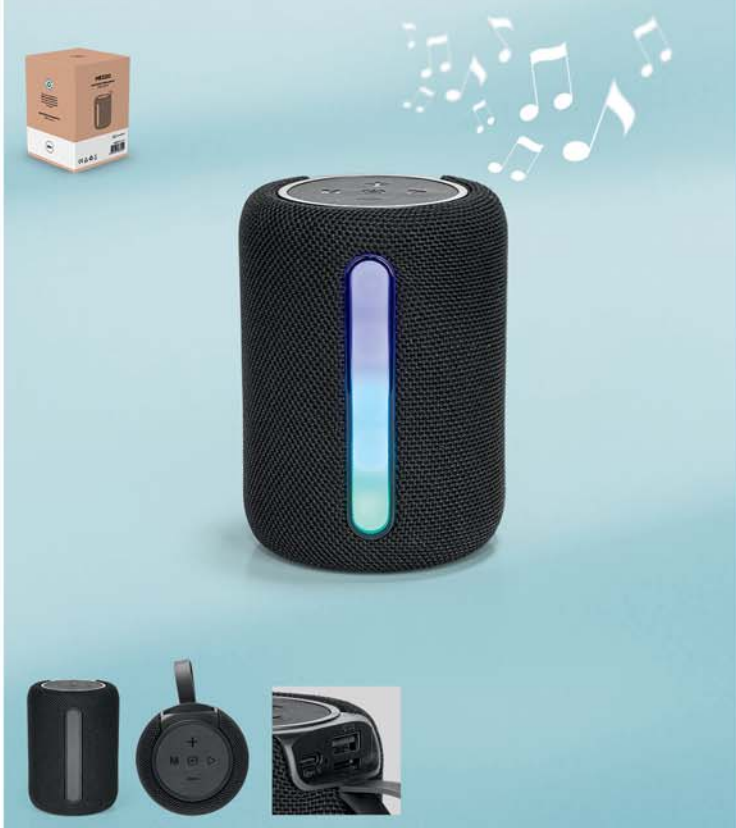

Mezzo 38.119.10

BLUETOOTH SPEAKER, 5W
Material: recycled ABS Size: 8.8 x 8.2 x 11.5 cm Packing: 50/1
Recommended print type: digital printing