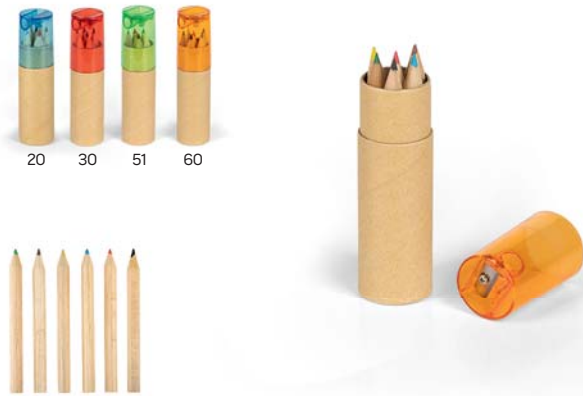

20 30 51 60

Create 34.378

COLOR PENCILS WITH SHARPENER, 7/1
Size: Ø 2.5 x 10.3 cm Packing: 500/25
Recommended print type: pad printing