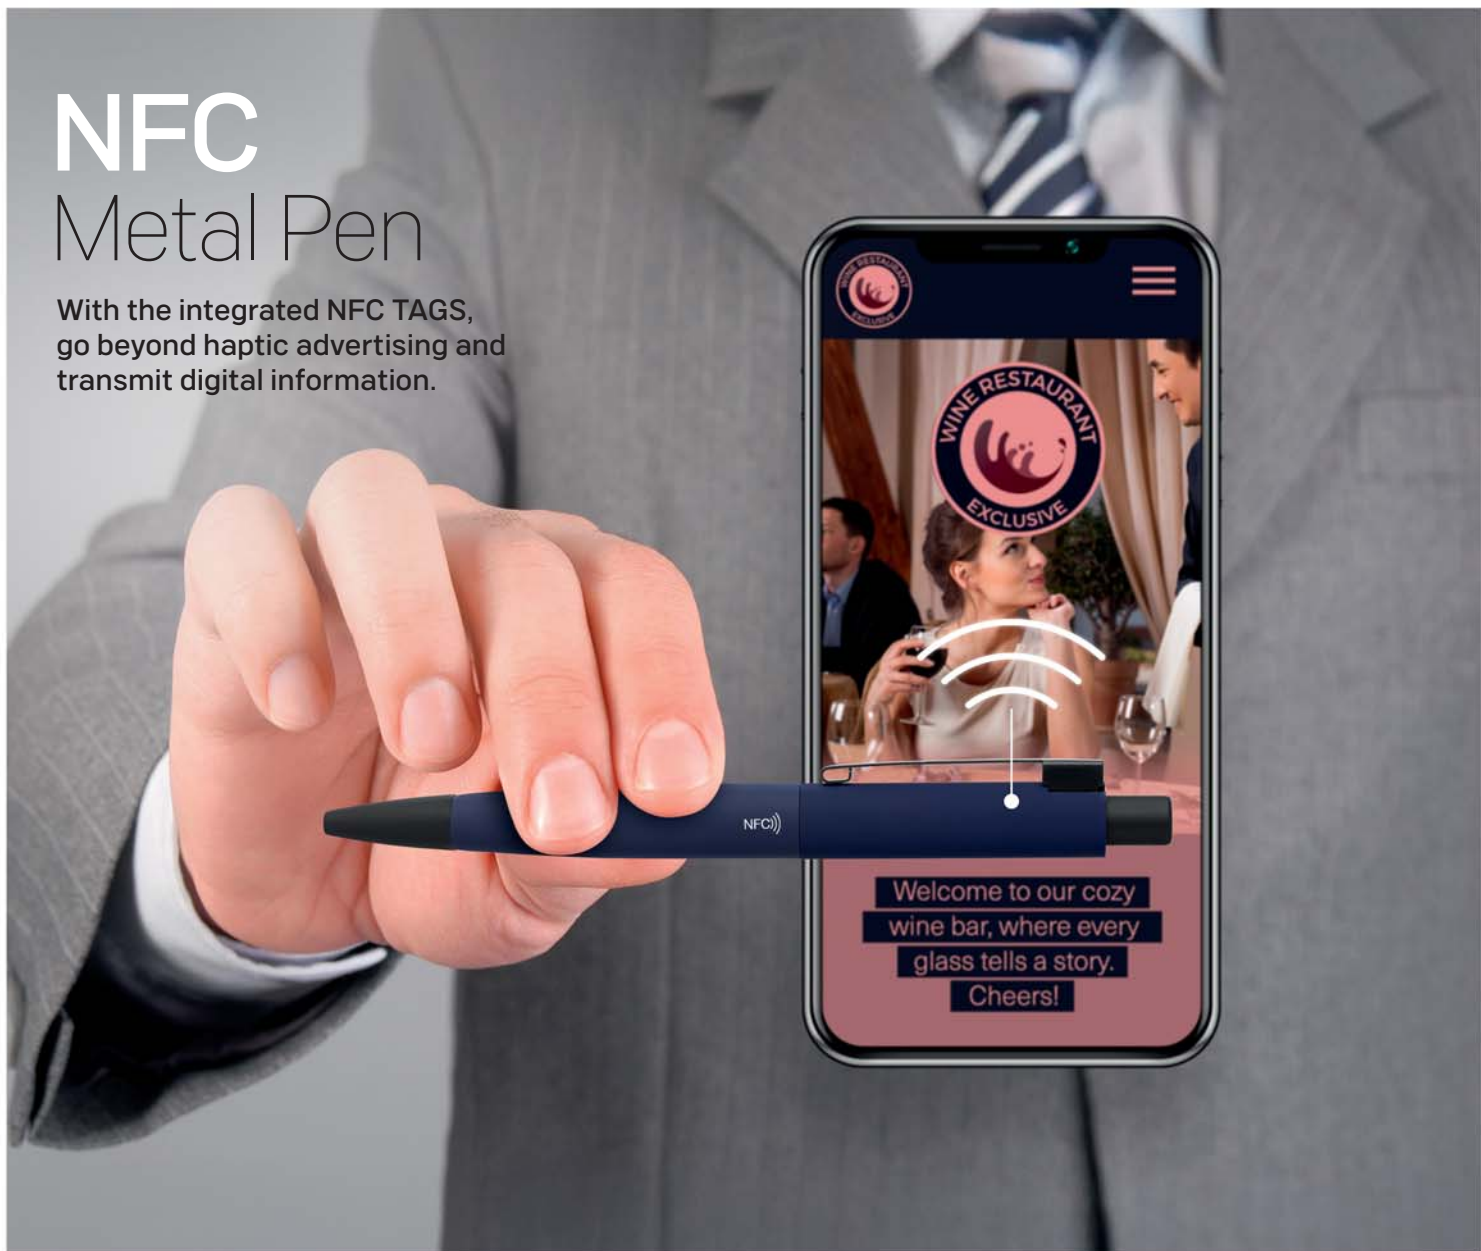

With the integrated NFC TAGS, go beyond haptic advertising and transmit digital information.

PENS

HOW DOES NFC WORK?

Near Field Communication, or NFC, is an international communication standard for the wireless exchange of data over short distances. To transmit data via NFC, the smartphone or tablet is held near a pre-programmed NFC TAG that activates a specific application or function in the device, for example. In the NFC PENS the NFC TAG is located directly beside NFC logo.

This ensures a simple transfer of information to the smartphone or tablet. Connect analogue writing and advertising with the interactive world using inside NFC PENS.

App "NFC TOOLS" available on App Store and Google Play Store.