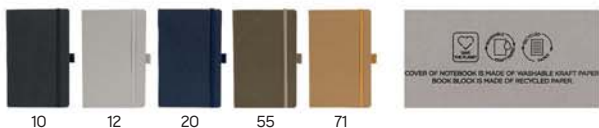

Lyra 34.679

A5 NOTEBOOK

Book block: printed on ivory offset paper 70 g/m², 160 lined pages Cover material: paper

Size: 13 x 20.5 cm Packing: 50/1

Recommended print type: screen printing, foil stamping, digital printing

Ceylon 34.680

A5 NOTEBOOK

Book block: printed on ivory offset paper 70 g/m², 160 lined pages Cover material: paper

Size: 13.5 x 21 cm Packing: 50/1

Recommended print type: screen printing, foil stamping, digital printing